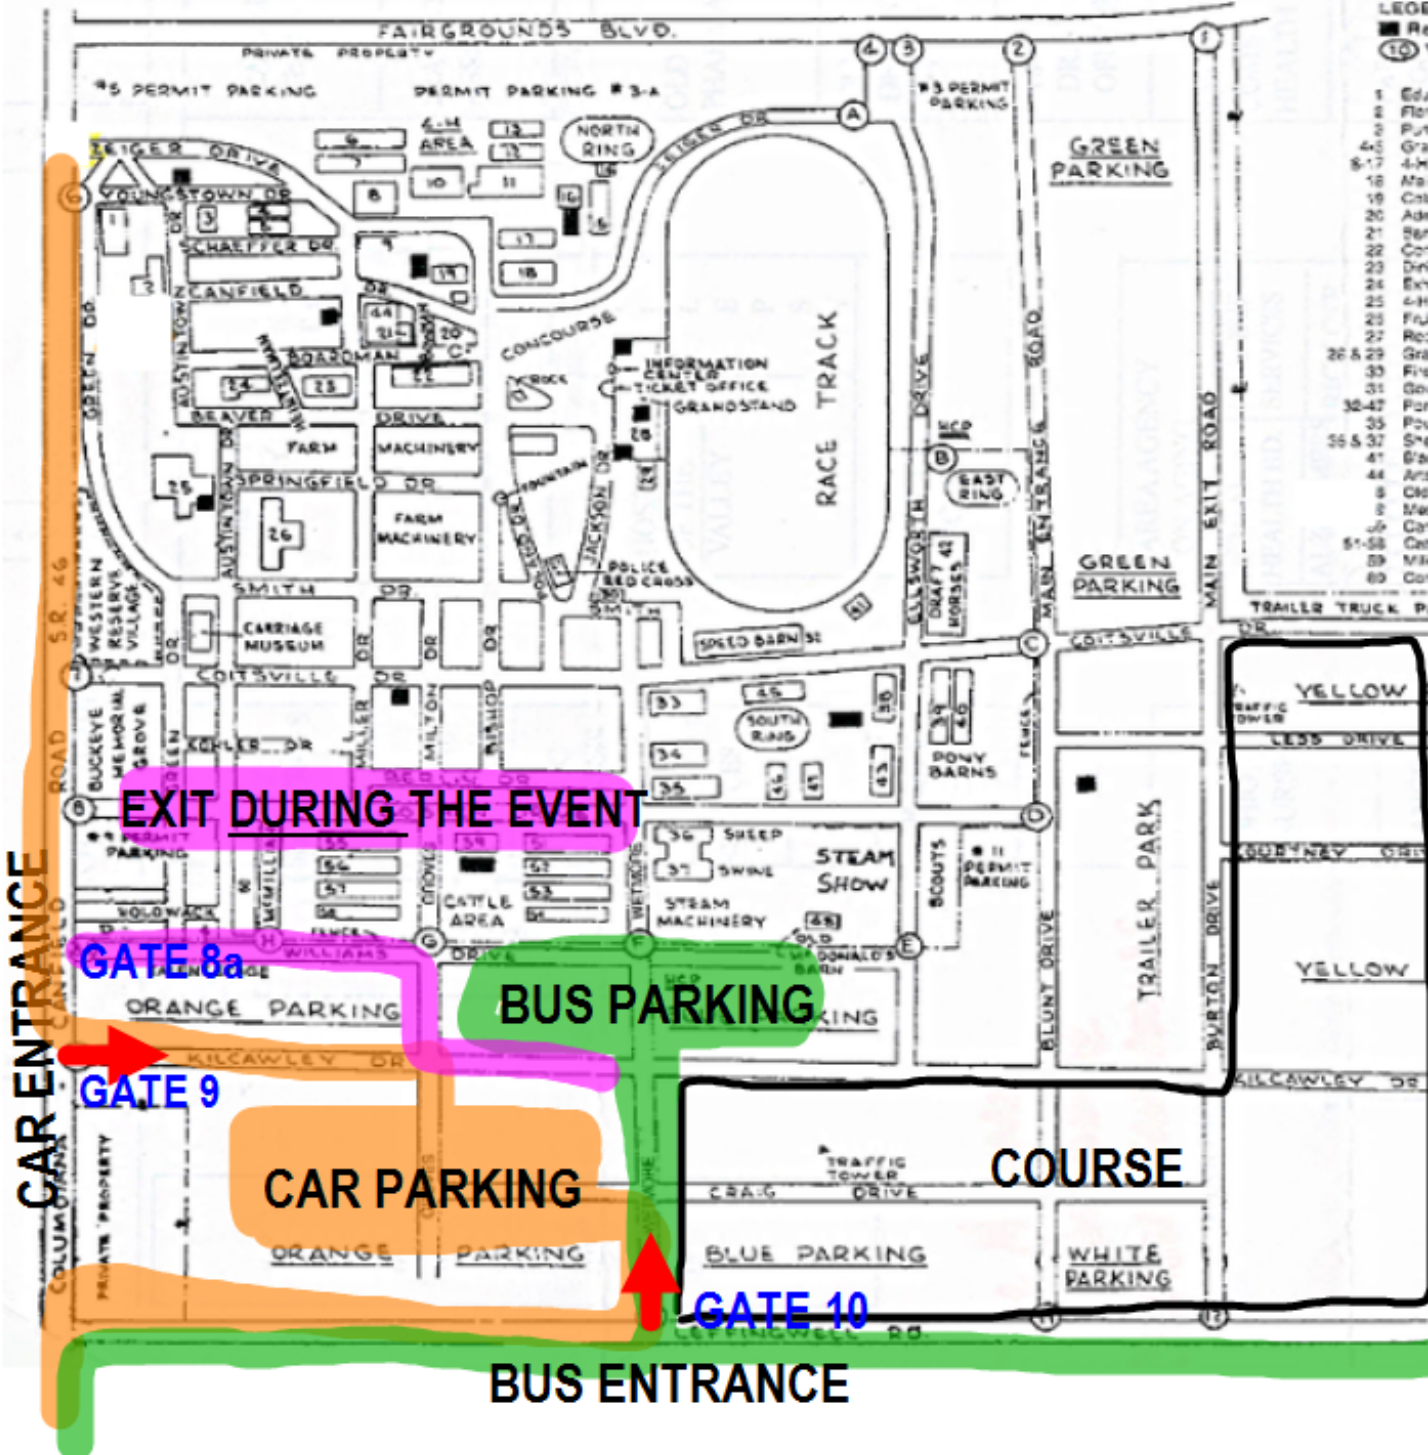

CANFIELD FAIRGROUNDS

LOCATION MAP

LEGEND		HCP-HANDICAP PARKING	
■ Restroom	Ⓜ Restroom and Shower	Ⓜ Restroom and Shower	
Ⓜ Vehicle Gate	Ⓜ Walk-in Gate		
	Permanent Building Number		
1 Educational Mt			
2 Floral & Fine Arts			
3 Pumpkins			
4-6 Grange & International			
8-17 4-H Complex			
18 Maintenance			
19 Colonial Inn			
20 Administration Office			
21 Bank & Admissions Office			
22 Commercial			
23 Dining Hall			
24 Exhibition			
25 4-H			
26 Fruit Hay & Grain			
27 Red Cross & Police			
28 Grandstand & Parl. Museum			
30 Fire Station			
31 Government Bldg			
32 Pony & Horse Barn Area			
33 Poultry & Rabbit			
35 Sheep & Swine			
41 Blacksmith			
44 Arts & Crafts			
5 Old McDonald's Barn			
6 Medical			
6-6 Carriage Museum			
51-58 Cattle Area			
59 Milking Parlor			
60 Commercial Tent			

DESIGNED BY J. E. ALLAN, SURVEYOR
JULY 1985 CANFIELD OHIO